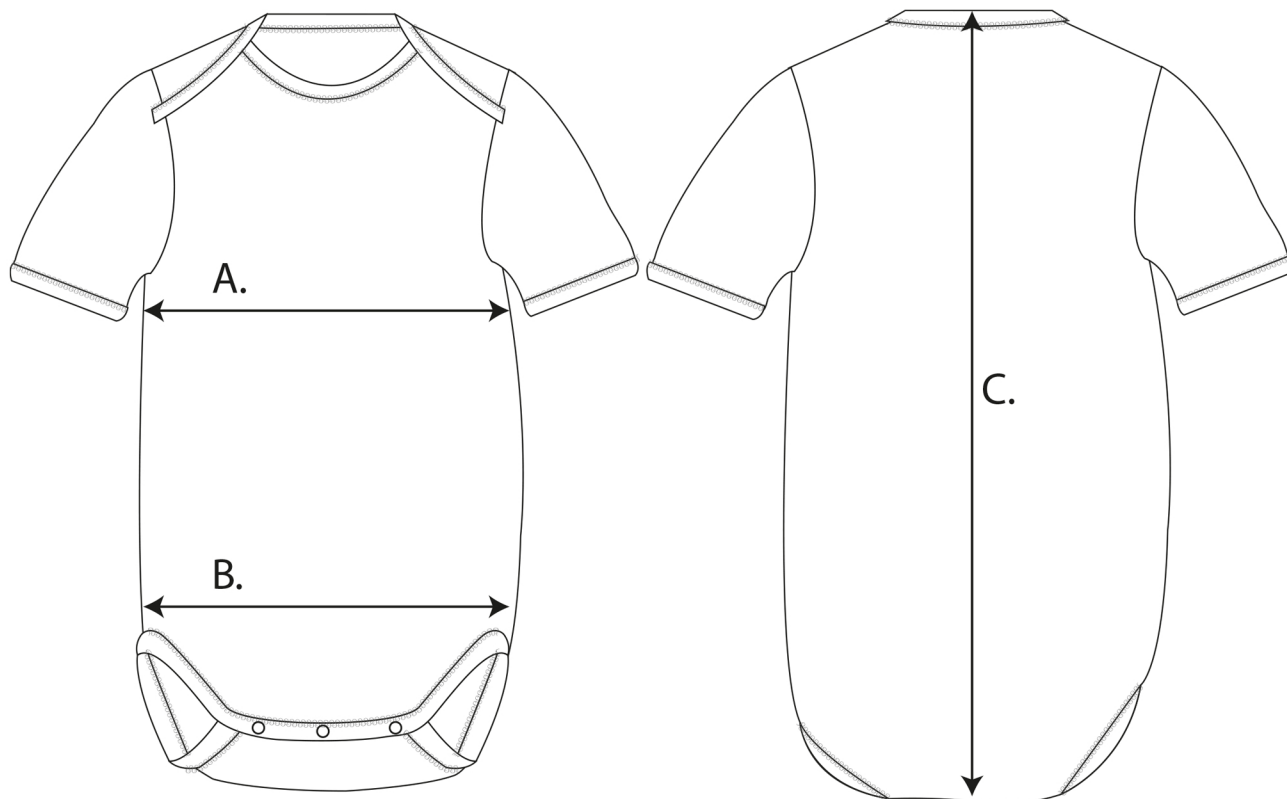

Koenigsegg

Baby body Koenigsegg	1-3 months	3-6 months	6-12 months
A. Half chest	19	21	23,5
B. Half bottom	20,5	22,5	25,5
C. Body length	35	40	46

*All measurements are in centimeter